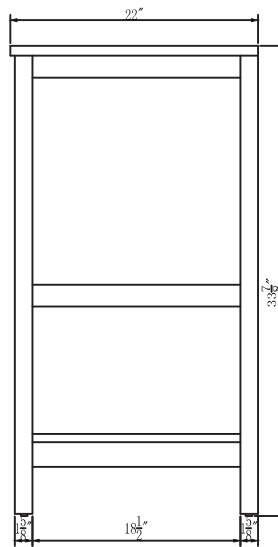

Top view

Back view

Front view

Side view

Drawer Interior Size

DWG. NO.:

MODEL NO.:

VF19048GR

ALTERATIONS

1

2

3

4

FOR PROPOSAL ONLY ALL DIMENSIONS TO BE VERIFIED

SCALE:

DWG. BY: