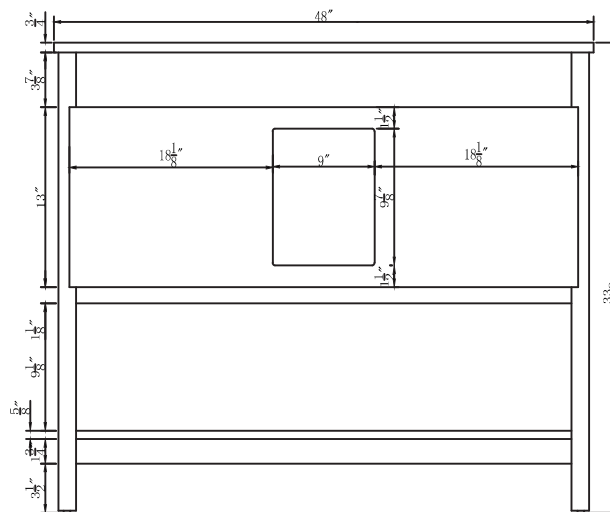

Top view

Back view

Front view

Side view

Drawer Interior Size

DWG. NO.:

MODEL NO.:

VF19048GR

ALTERATIONS

1

2

3

4

FOR PROPOSAL ONLY ALL DIMENSIONS TO BE VERIFIED

SCALE:

DWG. BY: