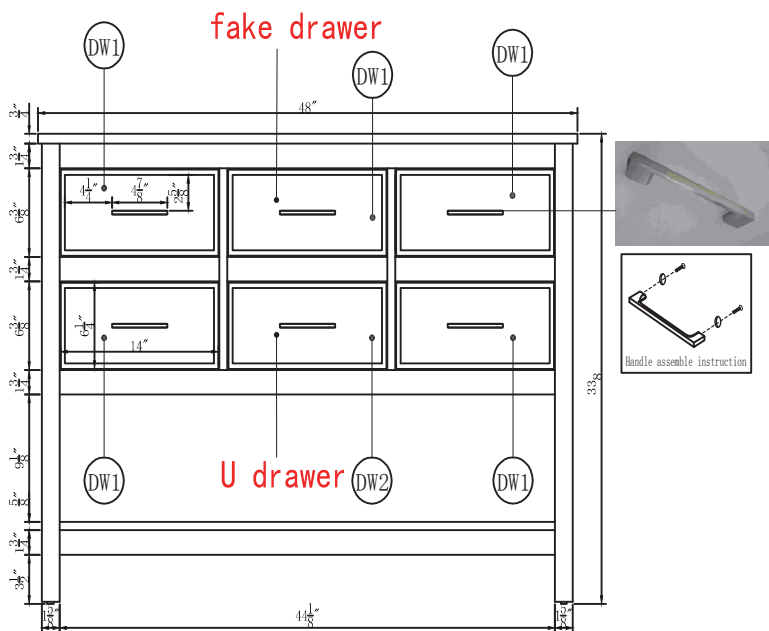

Top view

Back view

Front view

Side view

Drawer Interior Size

DWG. NO.:

MODEL NO.:

VF19048GR

ALTERATIONS

1

2

3

4

FOR PROPOSAL ONLY ALL DIMENSIONS TO BE VERIFIED

SCALE:

DWG. BY: