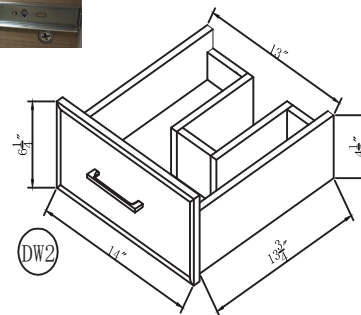

Top view

Back view

Front view

Side view

Drawer Interior Size

DWG. NO.:

MODEL NO.:

VF19048GR

ALTERATIONS

1

2

3

4

FOR PROPOSAL ONLY ALL DIMENSIONS TO BE VERIFIED

SCALE:

DWG. BY: