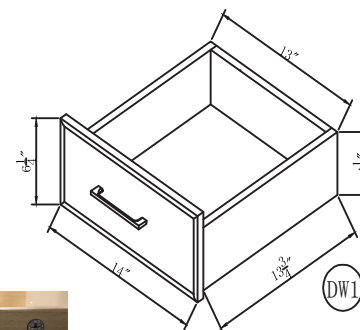

Top view

Back view

Front view

Side view

Drawer Interior Size

DWG. NO.:

MODEL NO.:

VF19048GR

ALTERATIONS

1

2

3

4

FOR PROPOSAL ONLY ALL DIMENSIONS TO BE VERIFIED

SCALE:

DWG. BY: